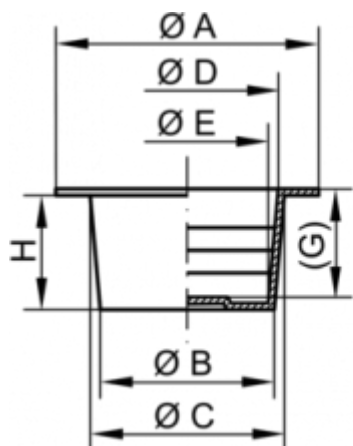

# Data Sheet

Article number: 59GPN620U26B

Description: KLEE Universal plugs GPN 620 U 26 B

## Measures

A = 49  
B = 29.8  
C = 32.9  
D = 31.2  
E = 27.9  
G = 19  
H = 20